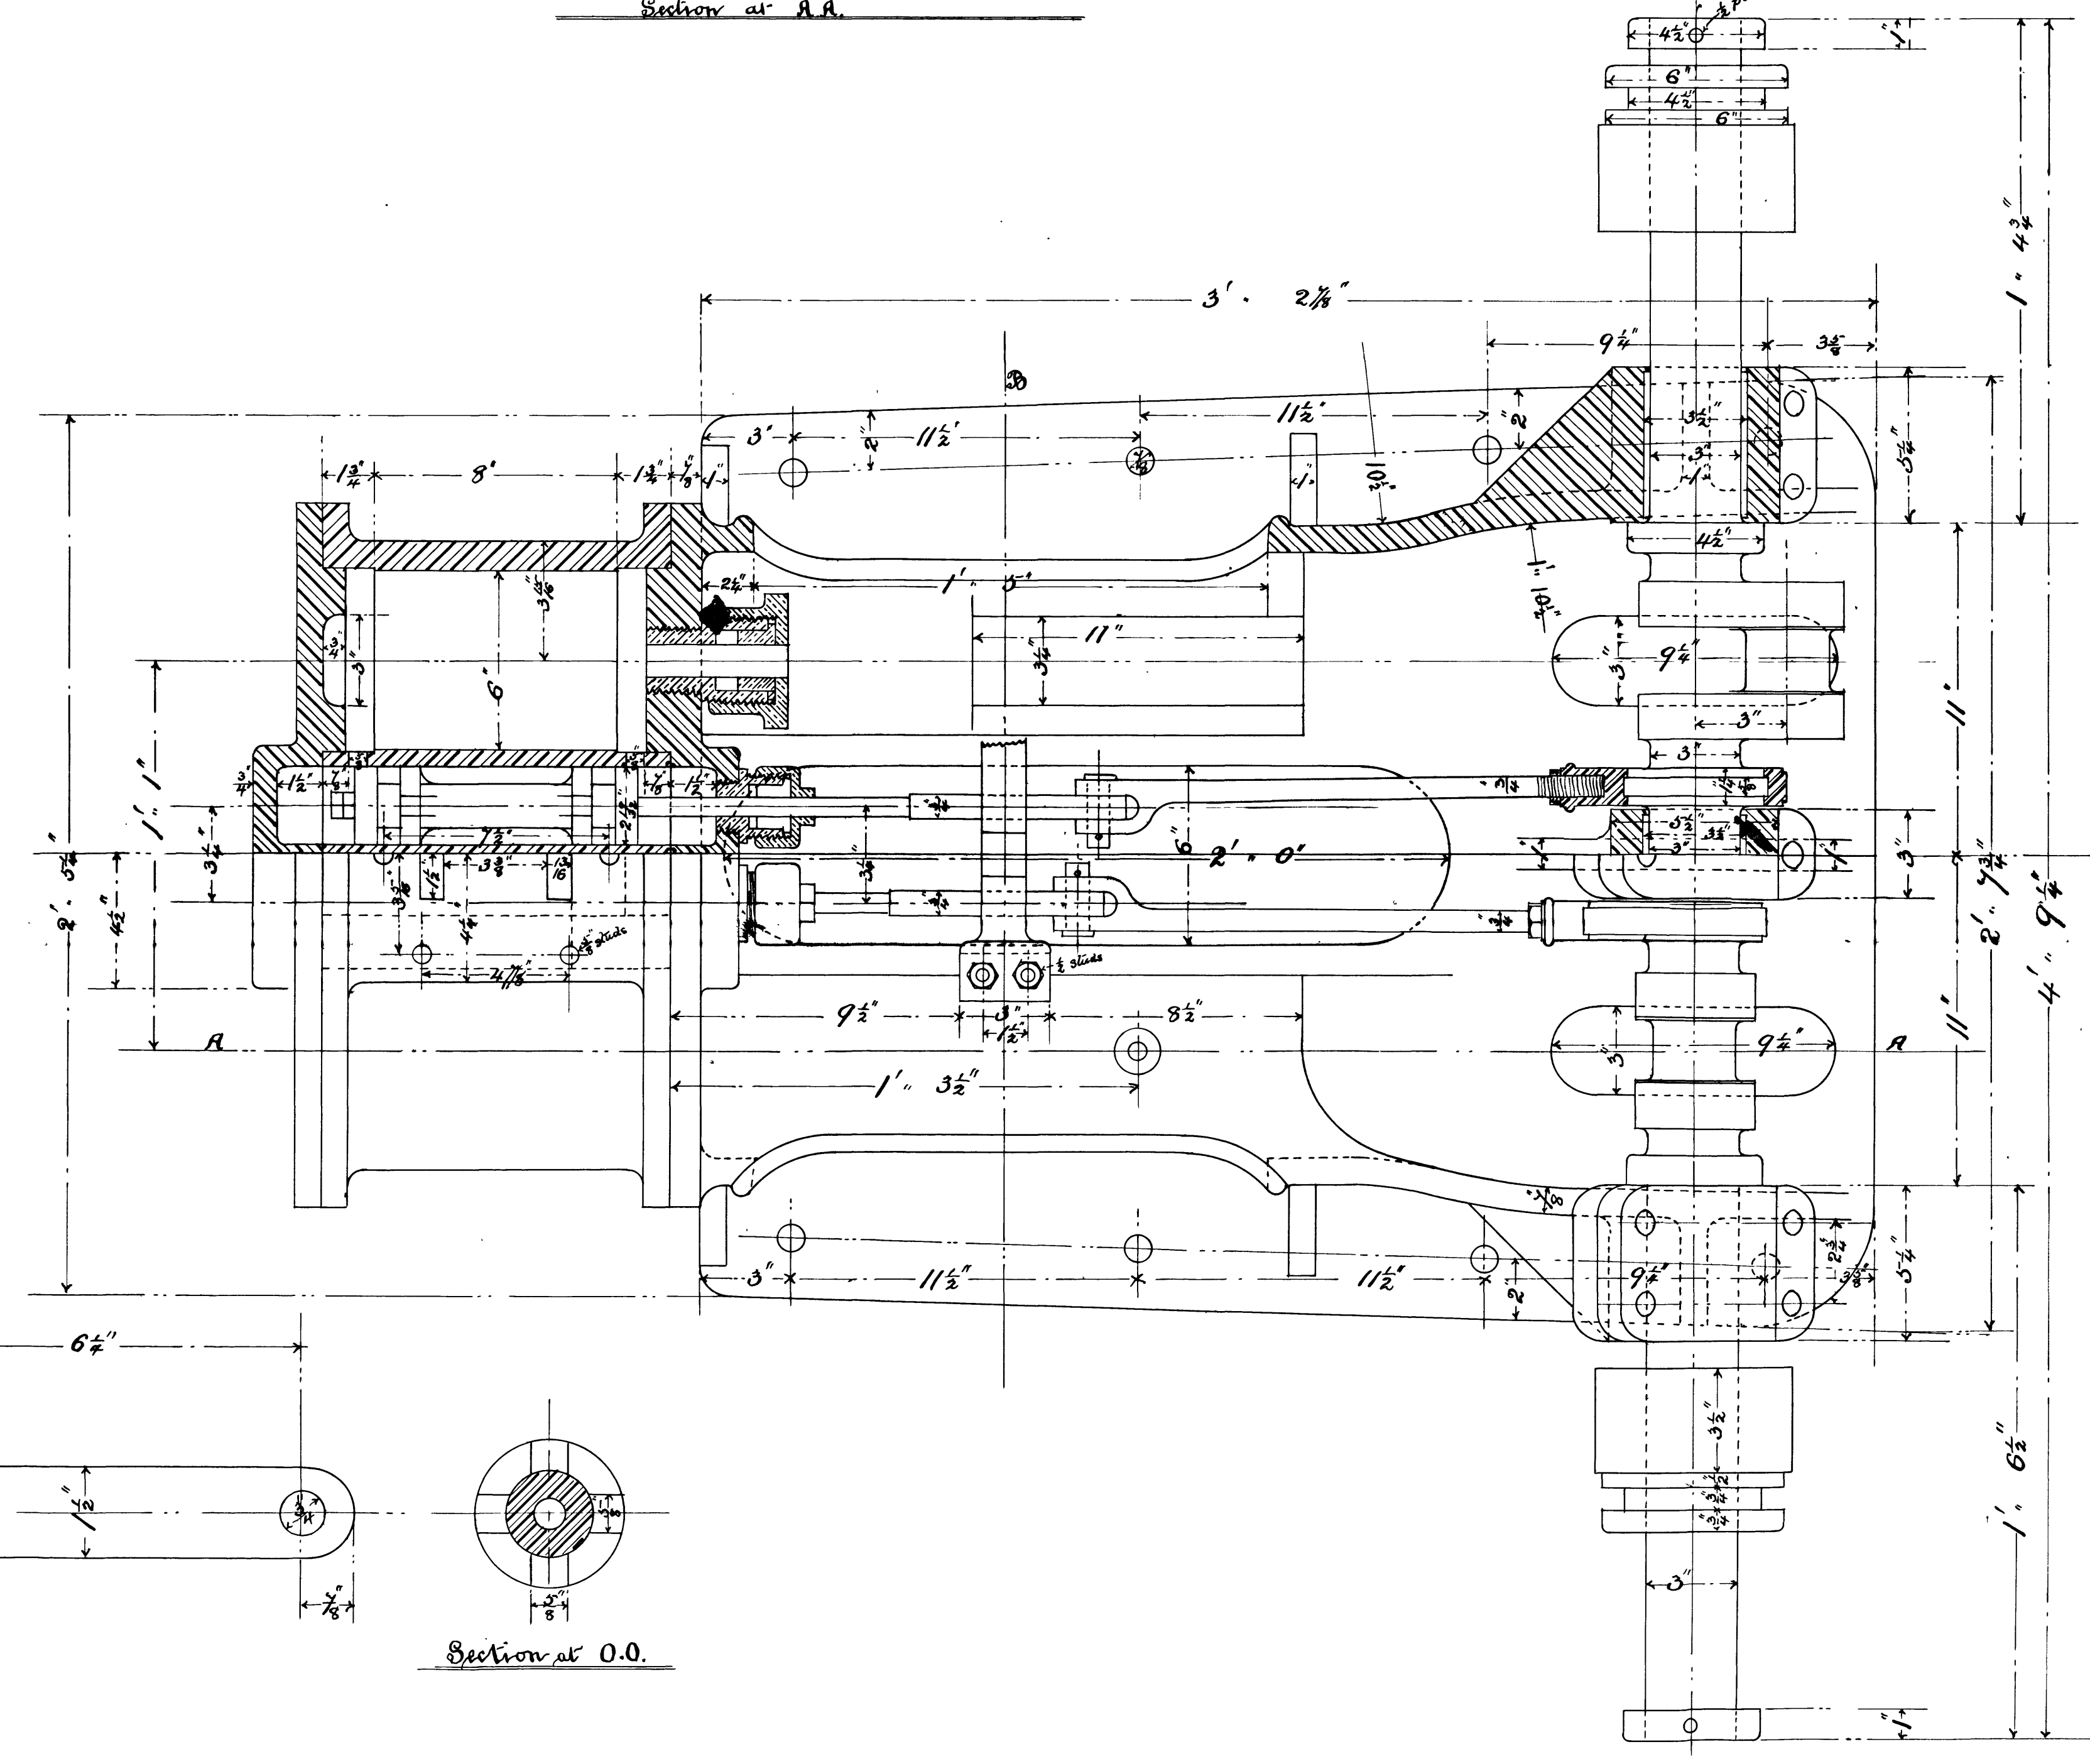

Section on C.C.

Section on D.D.

O R & N CO
 ENGINE
 FOR
 DERRICK CAR
 Scale 3" & 6" = 1 ft
 Albina, Oregon, Dec 2, 1897.