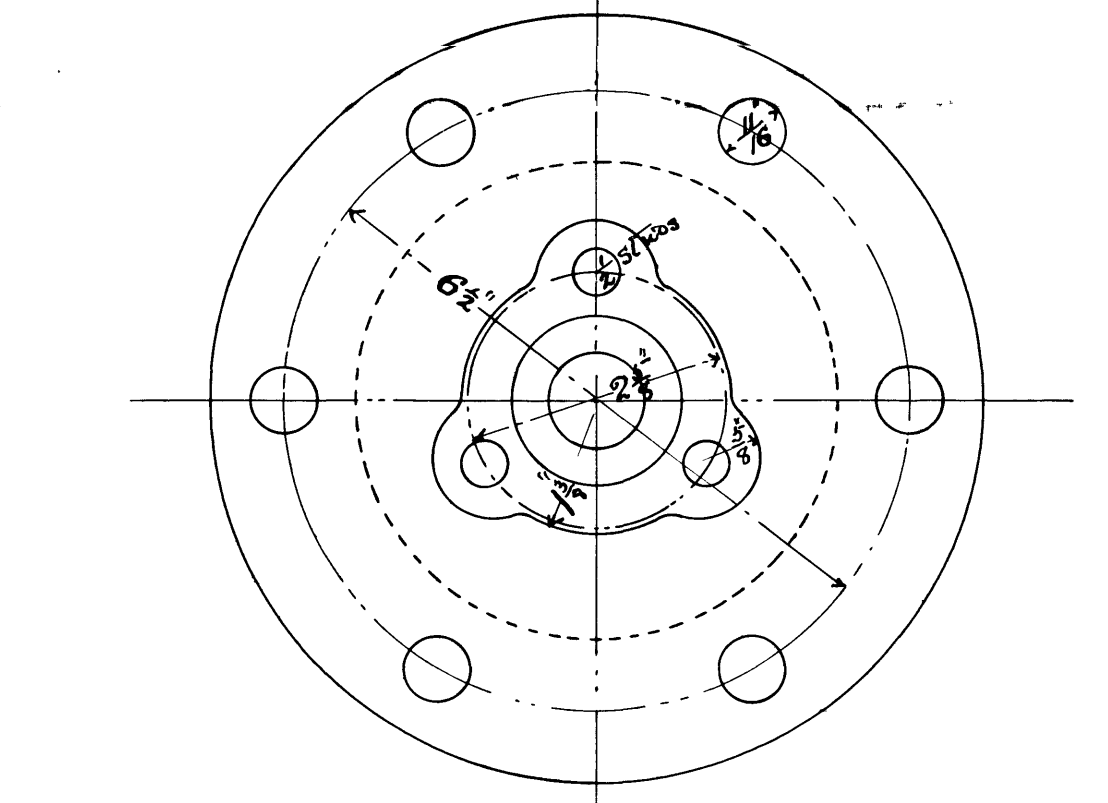

Section on C.C.

Section on D.D.

O R & N CO
 ENGINE
 FOR
 DERRICK CAR
 Scale 3" & 6" = 1 ft
 Albina, Oregon, Dec 2, 1897.