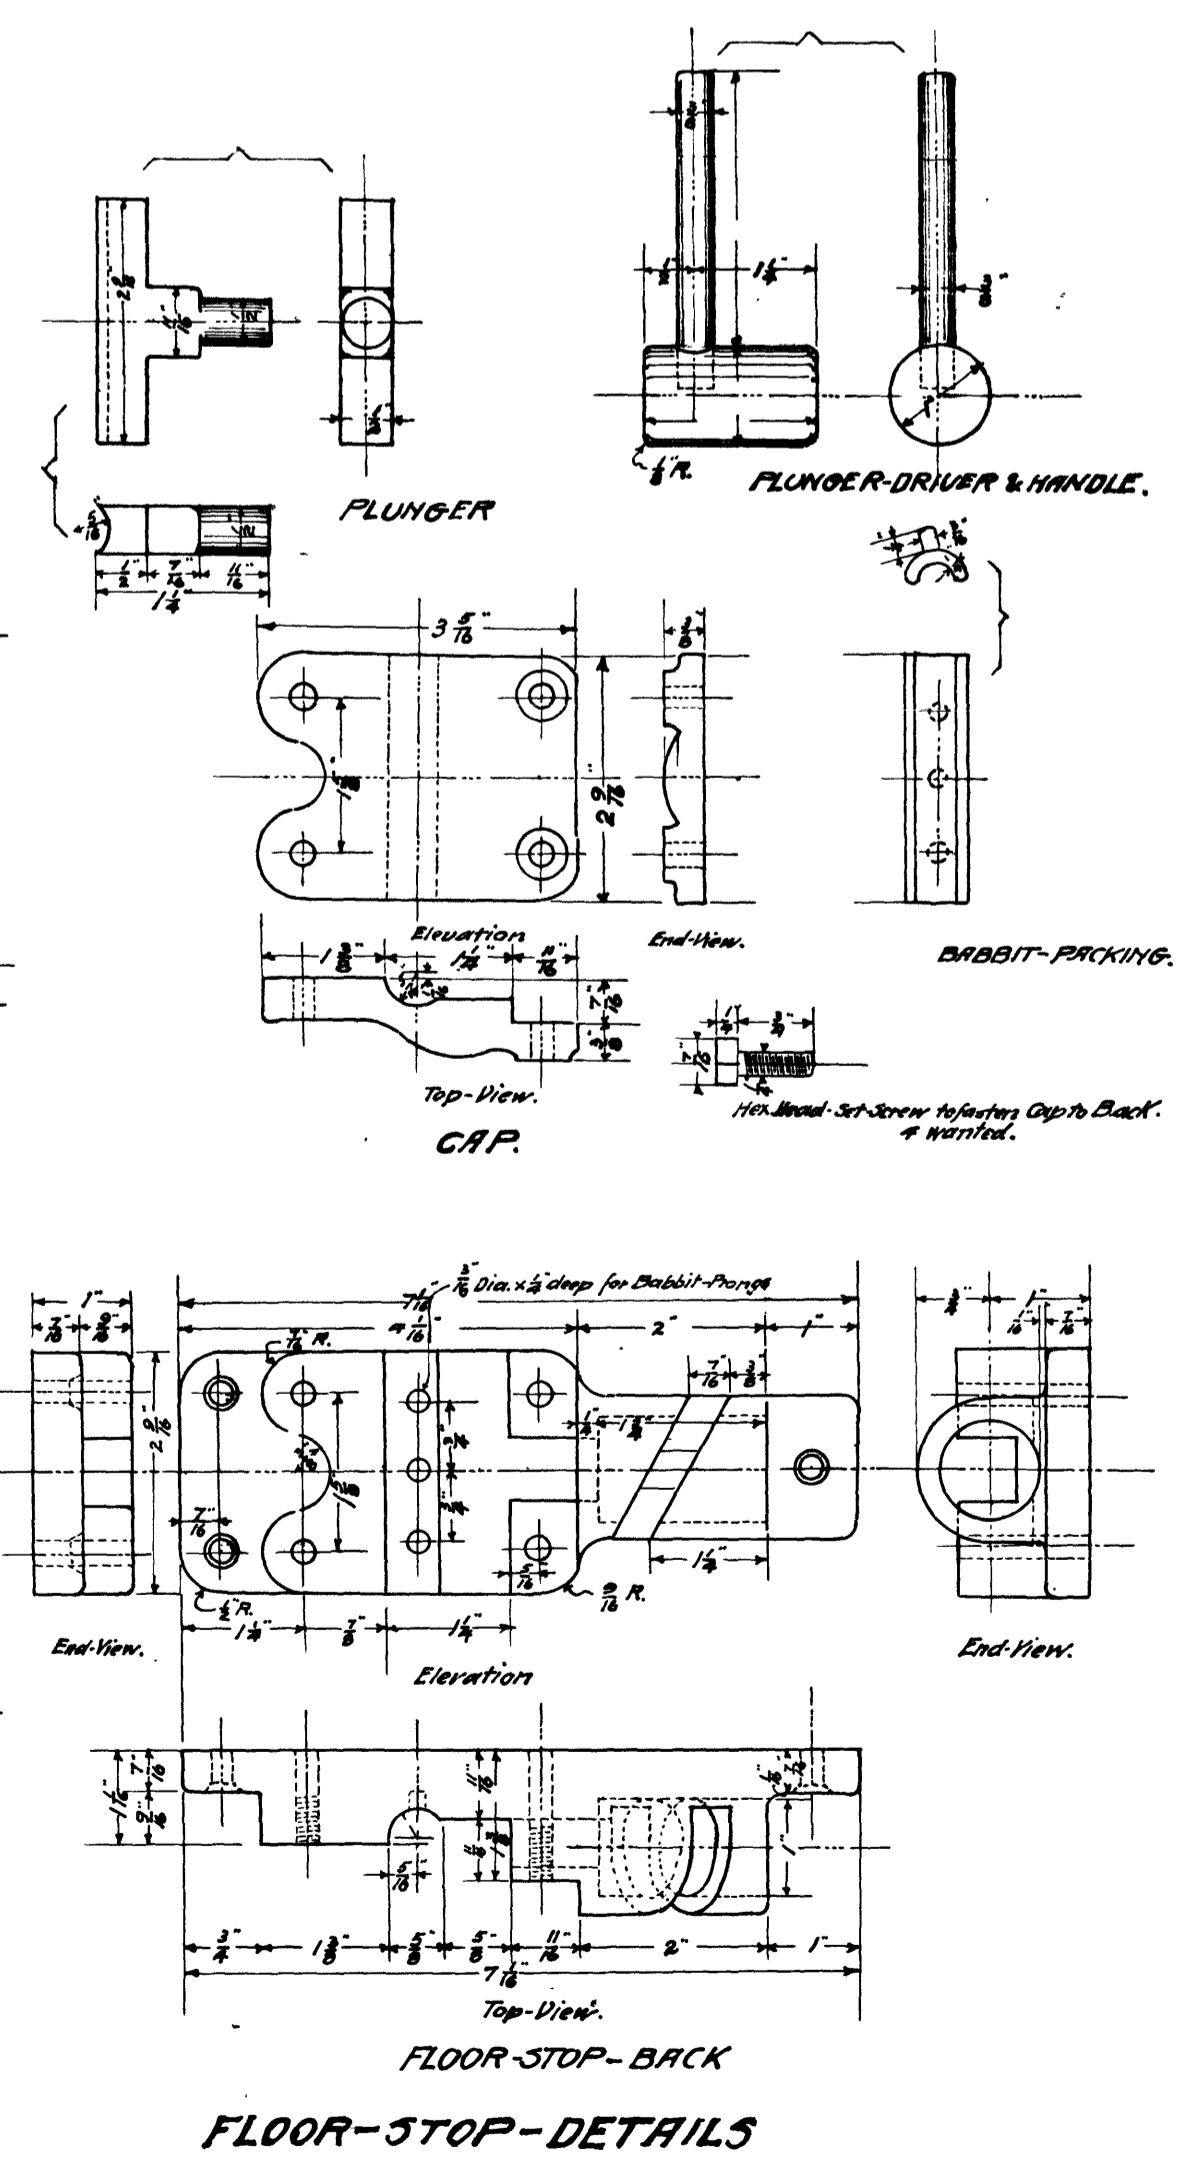

Freight Elevator for Pattern Shop

J-6693

Revised: August 22nd 1948.